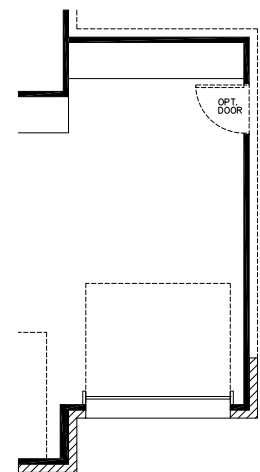

The Shelby - Plan 2331 2345 Sq Ft

5' SIDE GARAGE EXTENSION

OPT. 3RD CAR GARAGE EXTENSION

NOTE: OPT. 5' SIDE GARAGE EXTENSION ONLY AVAILABLE FOR 45' WIDE OR LARGER LOT.
OPT. 3RD CAR GARAGE ONLY AVAILABLE FOR 50' WIDE OR LARGER LOT.