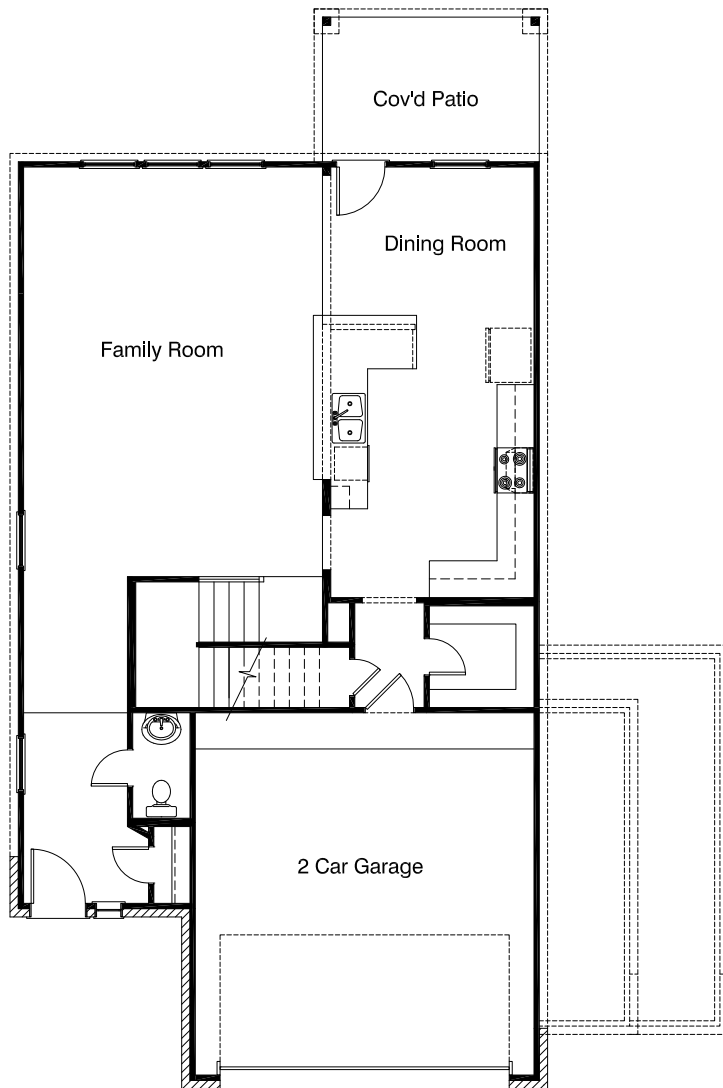

The Shelby - Plan 2331 2345 Sq Ft

5' SIDE GARAGE EXTENSION

OPT. 3RD CAR GARAGE EXTENSION

NOTE: OPT. 5' SIDE GARAGE EXTENSION ONLY AVAILABLE FOR 45' WIDE OR LARGER LOT.
OPT. 3RD CAR GARAGE ONLY AVAILABLE FOR 50' WIDE OR LARGER LOT.