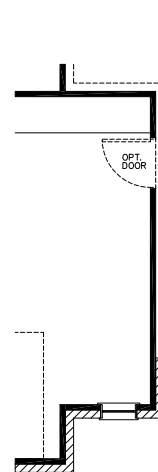

The Shelby - Plan 2331 2345 Sq Ft

5' SIDE GARAGE EXTENSION

OPT. 3RD CAR GARAGE EXTENSION

NOTE: OPT. 5' SIDE GARAGE EXTENSION ONLY AVAILABLE FOR 45' WIDE OR LARGER LOT.
OPT. 3RD CAR GARAGE ONLY AVAILABLE FOR 50' WIDE OR LARGER LOT.