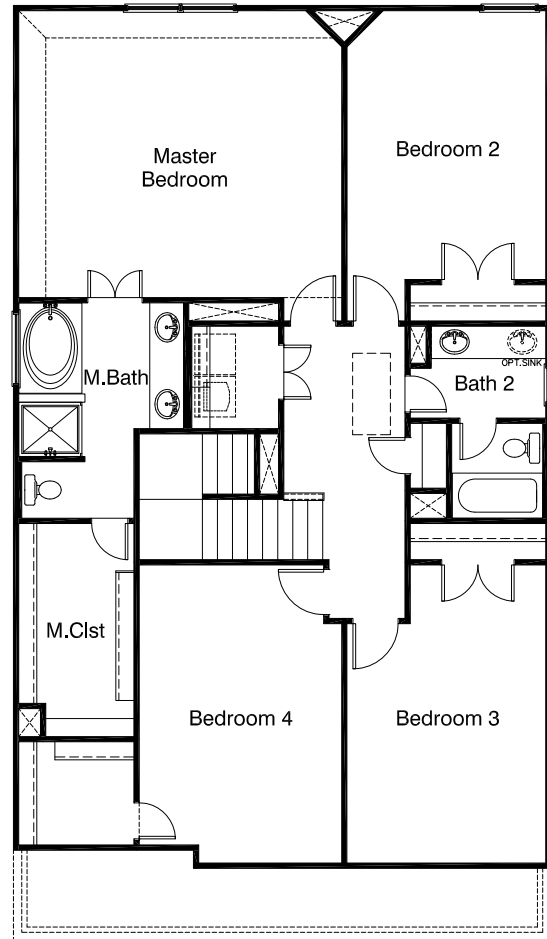

The Shelby - Plan 2331 2345 Sq Ft

5' SIDE GARAGE EXTENSION

OPT. 3RD CAR GARAGE EXTENSION

NOTE: OPT. 5' SIDE GARAGE EXTENSION ONLY AVAILABLE FOR 45' WIDE OR LARGER LOT.
OPT. 3RD CAR GARAGE ONLY AVAILABLE FOR 50' WIDE OR LARGER LOT.