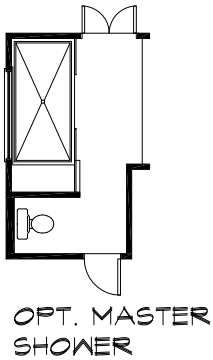

The Shelby - Plan 2331 2345 Sq Ft

5' SIDE GARAGE EXTENSION

OPT. 3RD CAR GARAGE EXTENSION

NOTE: OPT. 5' SIDE GARAGE EXTENSION ONLY AVAILABLE FOR 45' WIDE OR LARGER LOT.
OPT. 3RD CAR GARAGE ONLY AVAILABLE FOR 50' WIDE OR LARGER LOT.