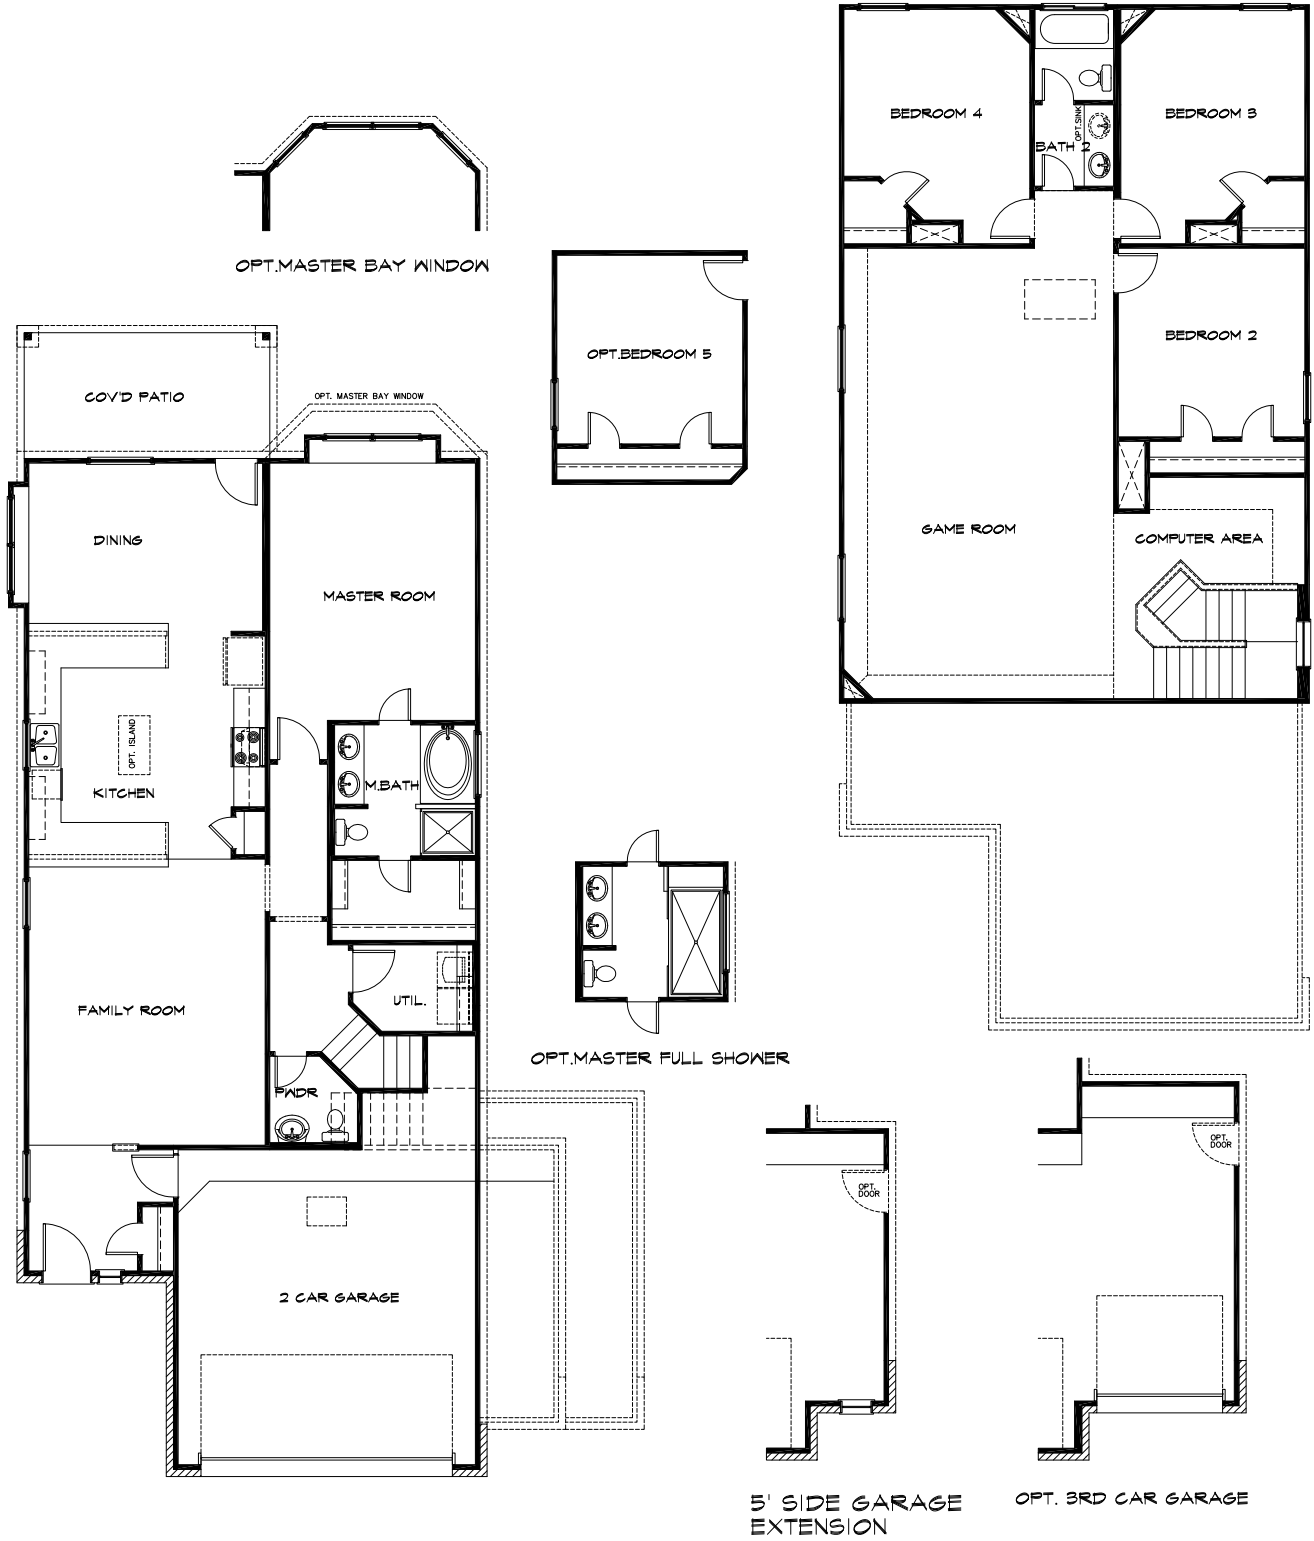

The Poole II Plan 2628

2628 Sq Ft

5' SIDE GARAGE EXTENSION OPT. 3RD CAR GARAGE EXTENSION

NOTE: OPT. 5' SIDE GARAGE EXTENSION ONLY AVAILABLE FOR 45' WIDE OR LARGER LOT.
OPT. 3RD CAR GARAGE ONLY AVAILABLE FOR 50' WIDE OR LARGER LOT.