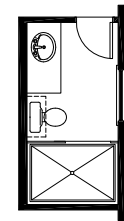

# The Guardian - Plan 1394

1394 Sq Ft

NOTE: OPT. 5' SIDE GARAGE EXTENSION ONLY AVAILABLE FOR 45' WIDE OR LARGER LOT.

OPT. 3RD CAR GARAGE ONLY AVAILABLE FOR 50' WIDE OR LARGER LOT.