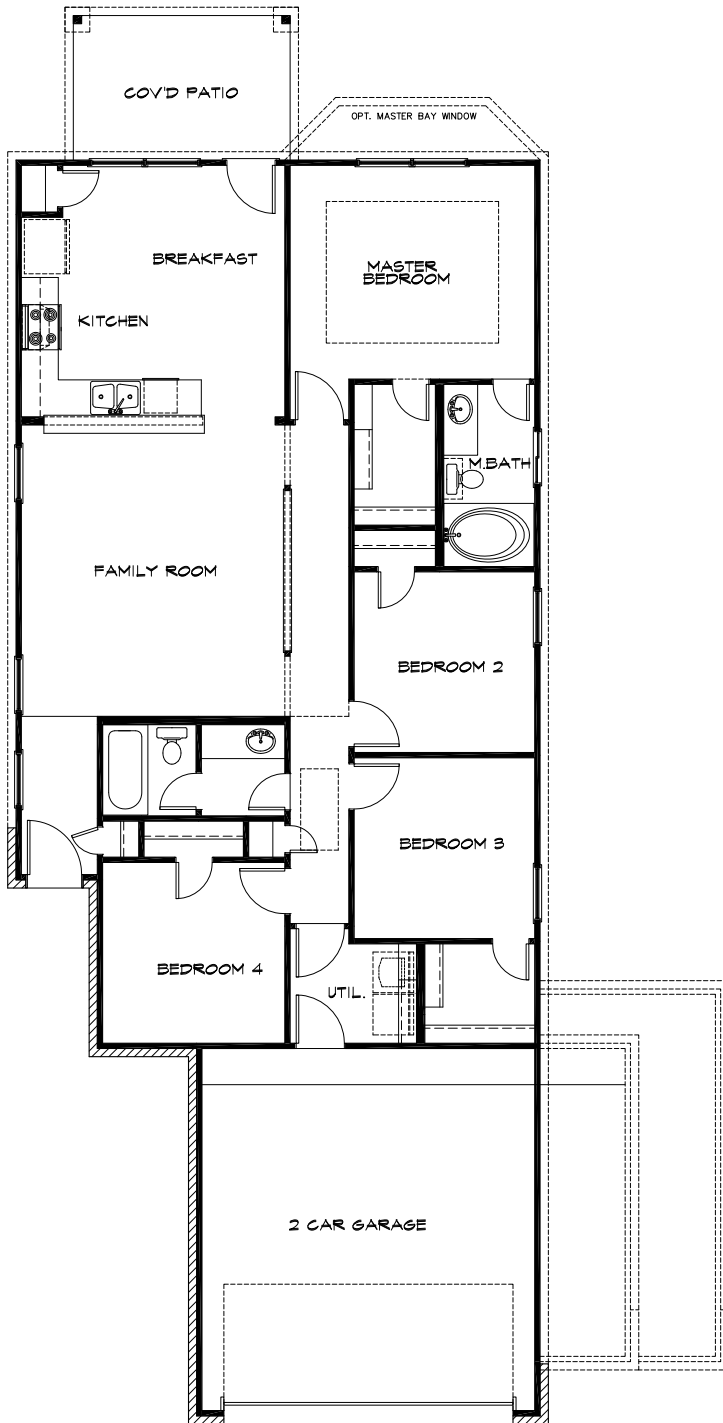

# The Guardian - Plan 1394

1394 Sq Ft

NOTE: OPT. 5' SIDE GARAGE EXTENSION ONLY AVAILABLE FOR 45' WIDE OR LARGER LOT.

OPT. 3RD CAR GARAGE ONLY AVAILABLE FOR 50' WIDE OR LARGER LOT.