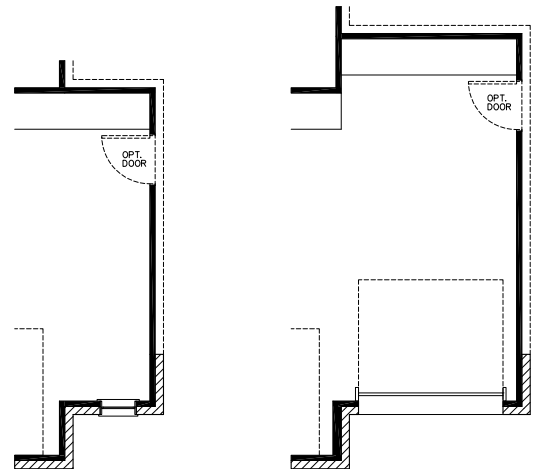

# The Guardian - Plan 1394

1394 Sq Ft

NOTE: OPT. 5' SIDE GARAGE EXTENSION ONLY AVAILABLE FOR 45' WIDE OR LARGER LOT.

OPT. 3RD CAR GARAGE ONLY AVAILABLE FOR 50' WIDE OR LARGER LOT.