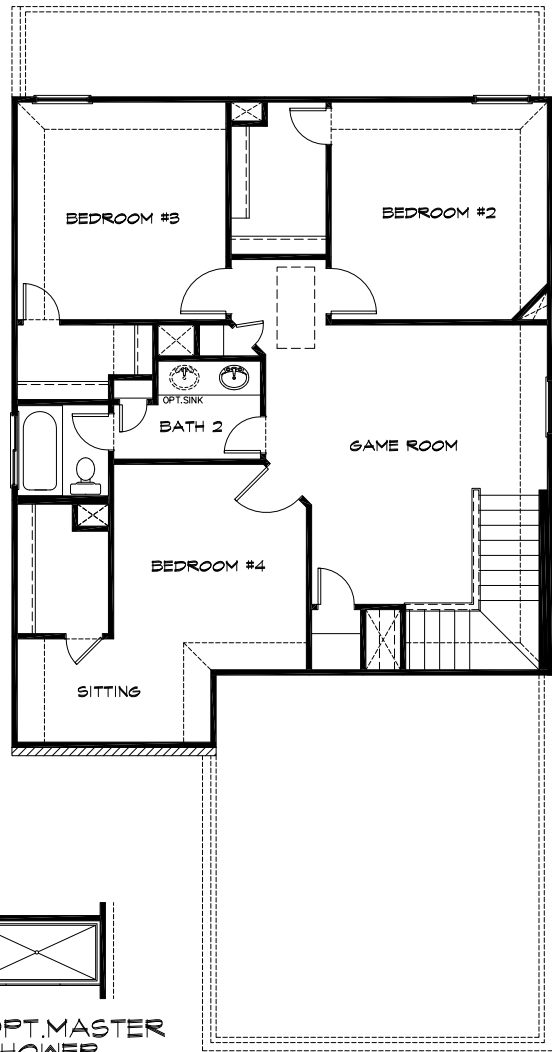

The Drake Plan 2039

2039 Sq Ft

5' SIDE GARAGE EXTENSION

OPT. 3RD CAR GARAGE EXTENSION

ELEV. ENTRY & CLOSET

NOTE: OPT. 5' SIDE GARAGE EXTENSION ONLY
AVAILABLE FOR 45' WIDE OR LARGER LOT.

OPT. 3RD CAR GARAGE ONLY
AVAILABLE FOR 50' WIDE OR LARGER LOT.