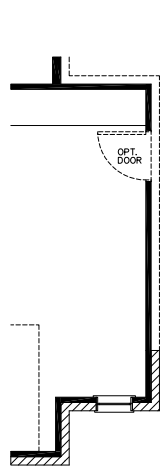

The Drake Plan 2039

2039 Sq Ft

5' SIDE GARAGE EXTENSION

OPT. 3RD CAR GARAGE EXTENSION

ELEV. ENTRY & CLOSET

NOTE: OPT. 5' SIDE GARAGE EXTENSION ONLY
AVAILABLE FOR 45' WIDE OR LARGER LOT.

OPT. 3RD CAR GARAGE ONLY
AVAILABLE FOR 50' WIDE OR LARGER LOT.