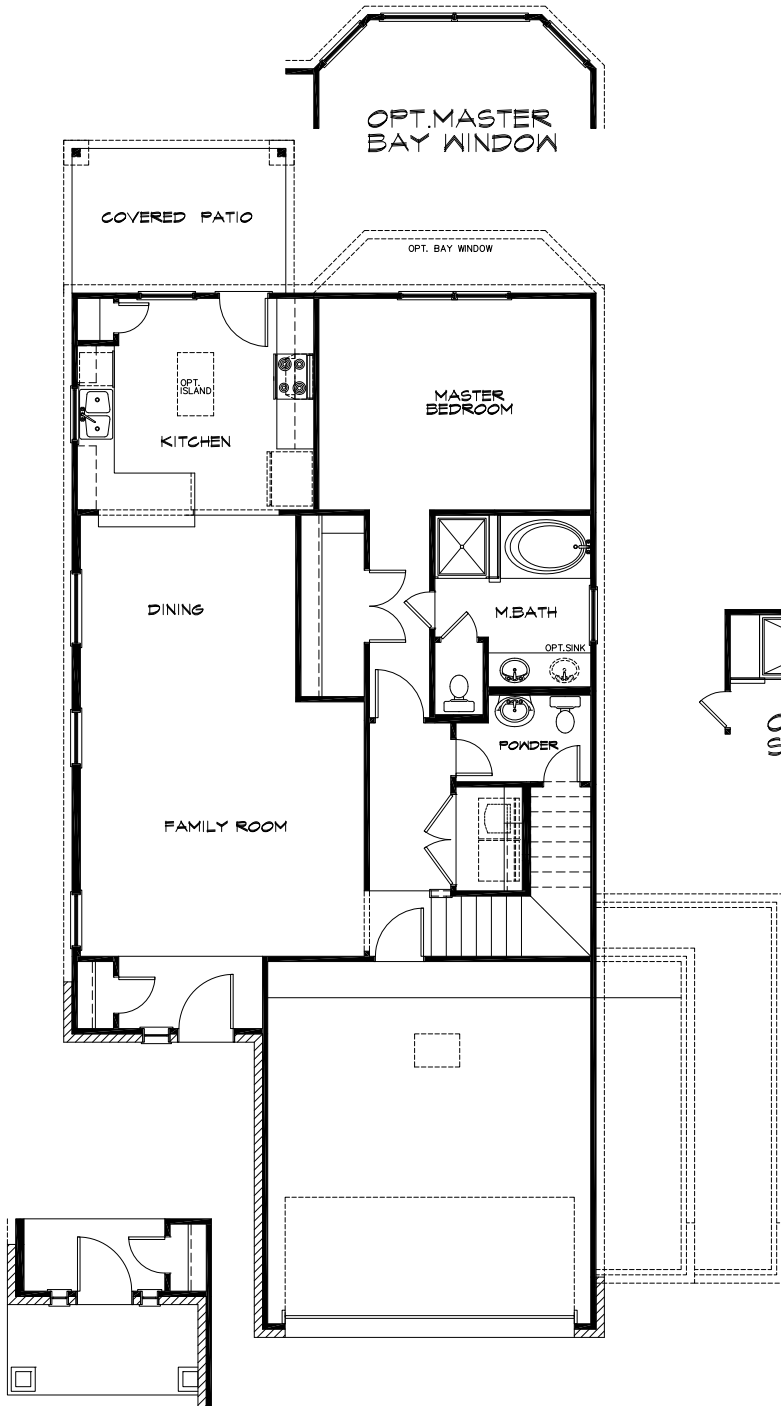

The Drake Plan 2039

2039 Sq Ft

5' SIDE GARAGE EXTENSION

OPT. 3RD CAR GARAGE EXTENSION

ELEV. ENTRY & CLOSET

NOTE: OPT. 5' SIDE GARAGE EXTENSION ONLY
AVAILABLE FOR 45' WIDE OR LARGER LOT.

OPT. 3RD CAR GARAGE ONLY
AVAILABLE FOR 50' WIDE OR LARGER LOT.