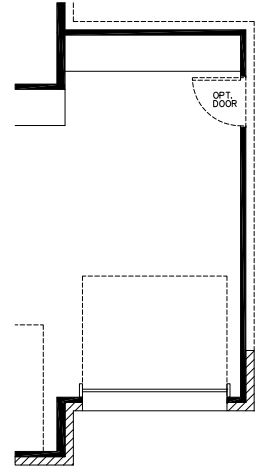

The Drake Plan 2039

2039 Sq Ft

5' SIDE GARAGE EXTENSION

OPT. 3RD CAR GARAGE EXTENSION

ELEV. ENTRY & CLOSET

NOTE: OPT. 5' SIDE GARAGE EXTENSION ONLY
AVAILABLE FOR 45' WIDE OR LARGER LOT.

OPT. 3RD CAR GARAGE ONLY
AVAILABLE FOR 50' WIDE OR LARGER LOT.