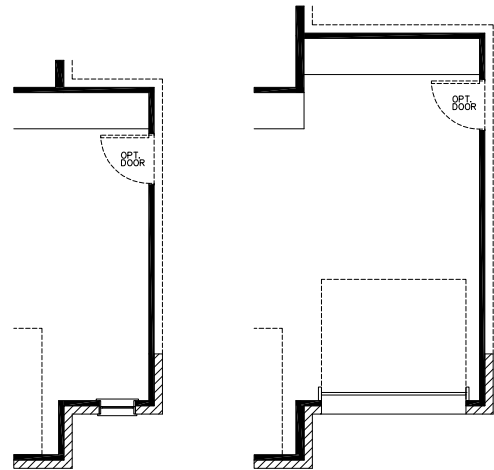

The Devonhurst II

Plan 1936

1947 Sq Ft

NOTE: OPT. 5' SIDE GARAGE EXTENSION ONLY
AVAILABLE FOR 45' WIDE OR LARGER LOT.

OPT. 3RD CAR GARAGE ONLY
AVAILABLE FOR 50' WIDE OR LARGER LOT.