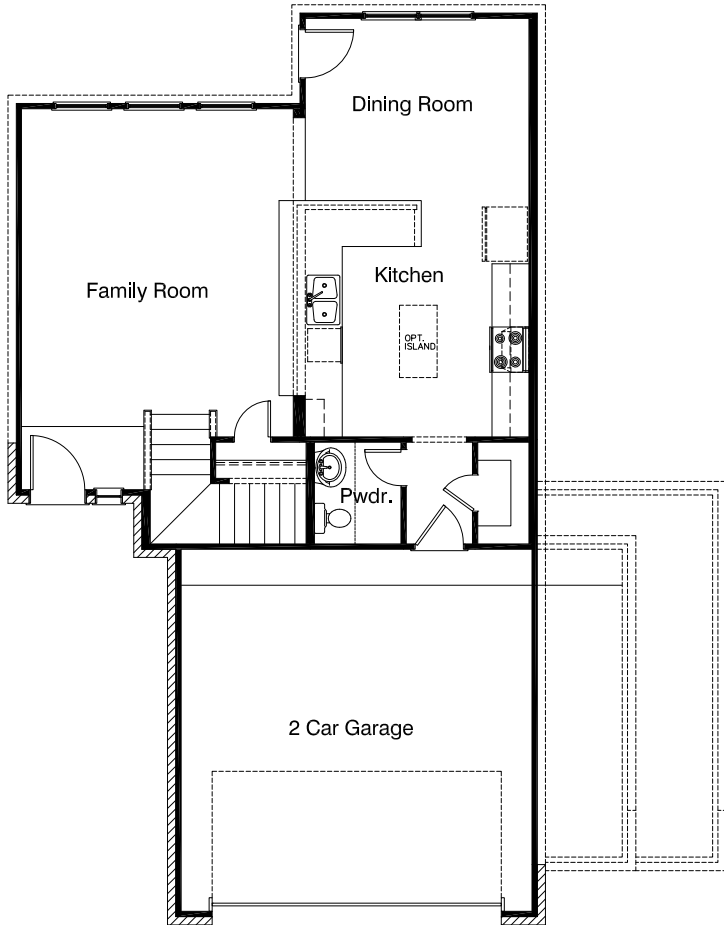

The Devonhurst II

Plan 1936

1947 Sq Ft

NOTE: OPT. 5' SIDE GARAGE EXTENSION ONLY
AVAILABLE FOR 45' WIDE OR LARGER LOT.

OPT. 3RD CAR GARAGE ONLY
AVAILABLE FOR 50' WIDE OR LARGER LOT.