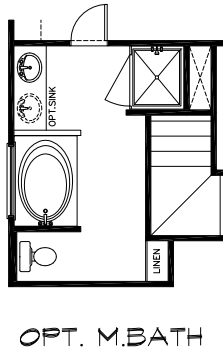

The Devonhurst II

Plan 1936

1947 Sq Ft

NOTE: OPT. 5' SIDE GARAGE EXTENSION ONLY
AVAILABLE FOR 45' WIDE OR LARGER LOT.

OPT. 3RD CAR GARAGE ONLY
AVAILABLE FOR 50' WIDE OR LARGER LOT.