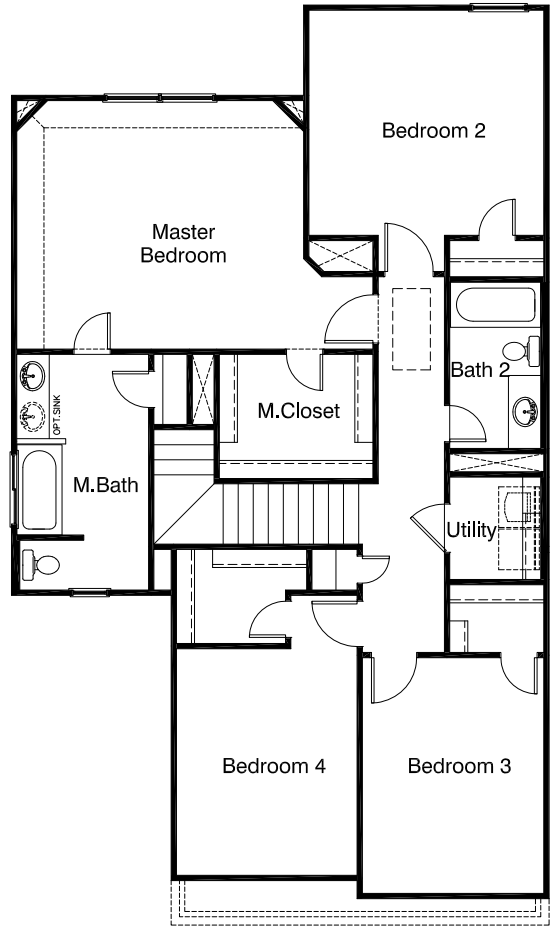

The Devonhurst II

Plan 1936

1947 Sq Ft

NOTE: OPT. 5' SIDE GARAGE EXTENSION ONLY
AVAILABLE FOR 45' WIDE OR LARGER LOT.

OPT. 3RD CAR GARAGE ONLY
AVAILABLE FOR 50' WIDE OR LARGER LOT.