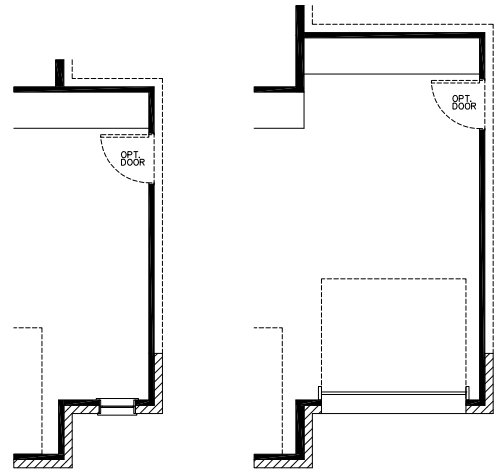

The Devonhurst II

Plan 1936

1947 Sq Ft

5' SIDE GARAGE EXTENSION

OPT. 3RD CAR GARAGE

NOTE: OPT. 5' SIDE GARAGE EXTENSION ONLY
AVAILABLE FOR 45' WIDE OR LARGER LOT.

OPT. 3RD CAR GARAGE ONLY
AVAILABLE FOR 50' WIDE OR LARGER LOT.