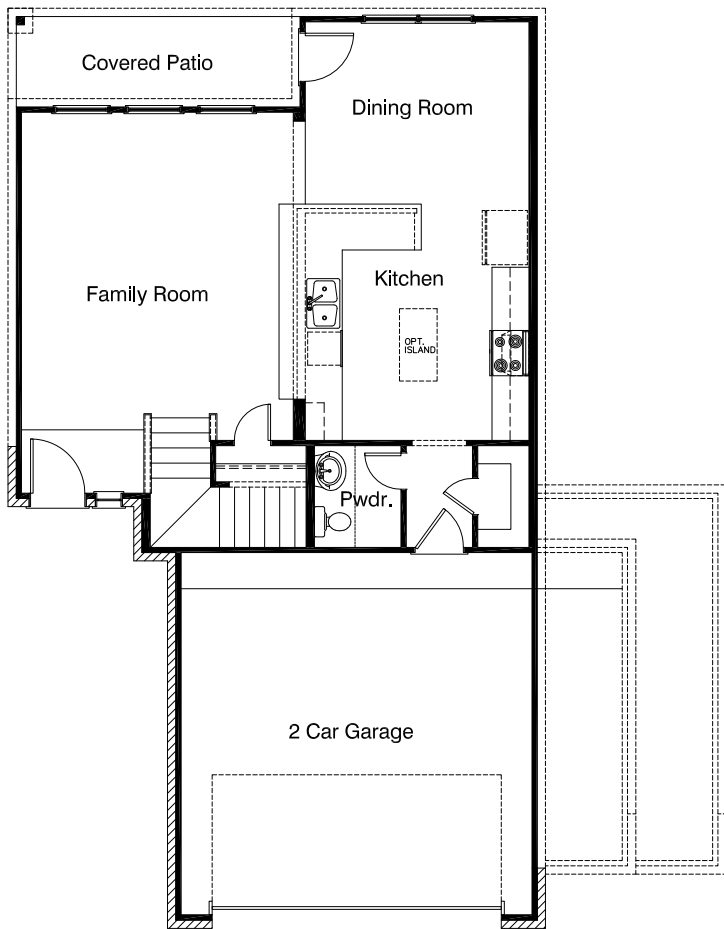

The Devonhurst II

Plan 1936

1947 Sq Ft

5' SIDE GARAGE EXTENSION

OPT. 3RD CAR GARAGE

NOTE: OPT. 5' SIDE GARAGE EXTENSION ONLY
AVAILABLE FOR 45' WIDE OR LARGER LOT.

OPT. 3RD CAR GARAGE ONLY
AVAILABLE FOR 50' WIDE OR LARGER LOT.