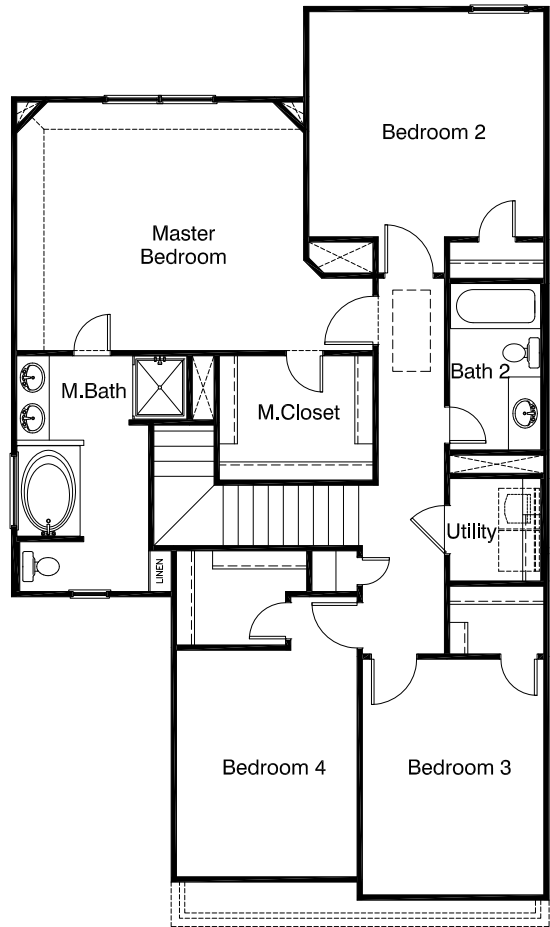

The Devonhurst II

Plan 1936

1947 Sq Ft

5' SIDE GARAGE EXTENSION

OPT. 3RD CAR GARAGE

NOTE: OPT. 5' SIDE GARAGE EXTENSION ONLY
AVAILABLE FOR 45' WIDE OR LARGER LOT.

OPT. 3RD CAR GARAGE ONLY
AVAILABLE FOR 50' WIDE OR LARGER LOT.