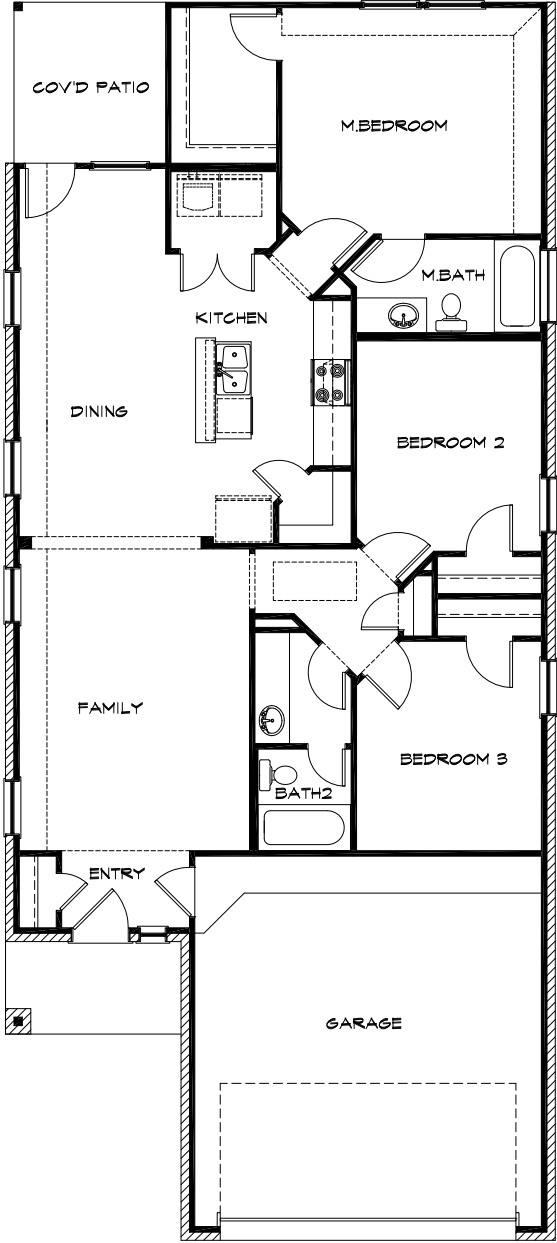

The Charlotte II - Plan 387 1346 Sq Ft

OPT. GARDEN TUB

OPT. M. SHOWER