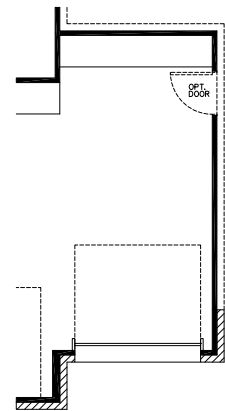

The Poole III Plan 2627

2628 Sq Ft

NOTE: OPT. 5' SIDE GARAGE EXTENSION ONLY AVAILABLE FOR 45' WIDE OR LARGER LOT.
OPT.3RD CAR GARAGE ONLY AVAILABLE FOR 50' WIDE OR LARGER LOT.