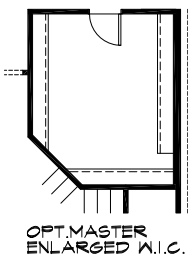

The Poole III Plan 2627

2628 Sq Ft

NOTE: OPT. 5' SIDE GARAGE EXTENSION ONLY AVAILABLE FOR 45' WIDE OR LARGER LOT.
OPT.3RD CAR GARAGE ONLY AVAILABLE FOR 50' WIDE OR LARGER LOT.