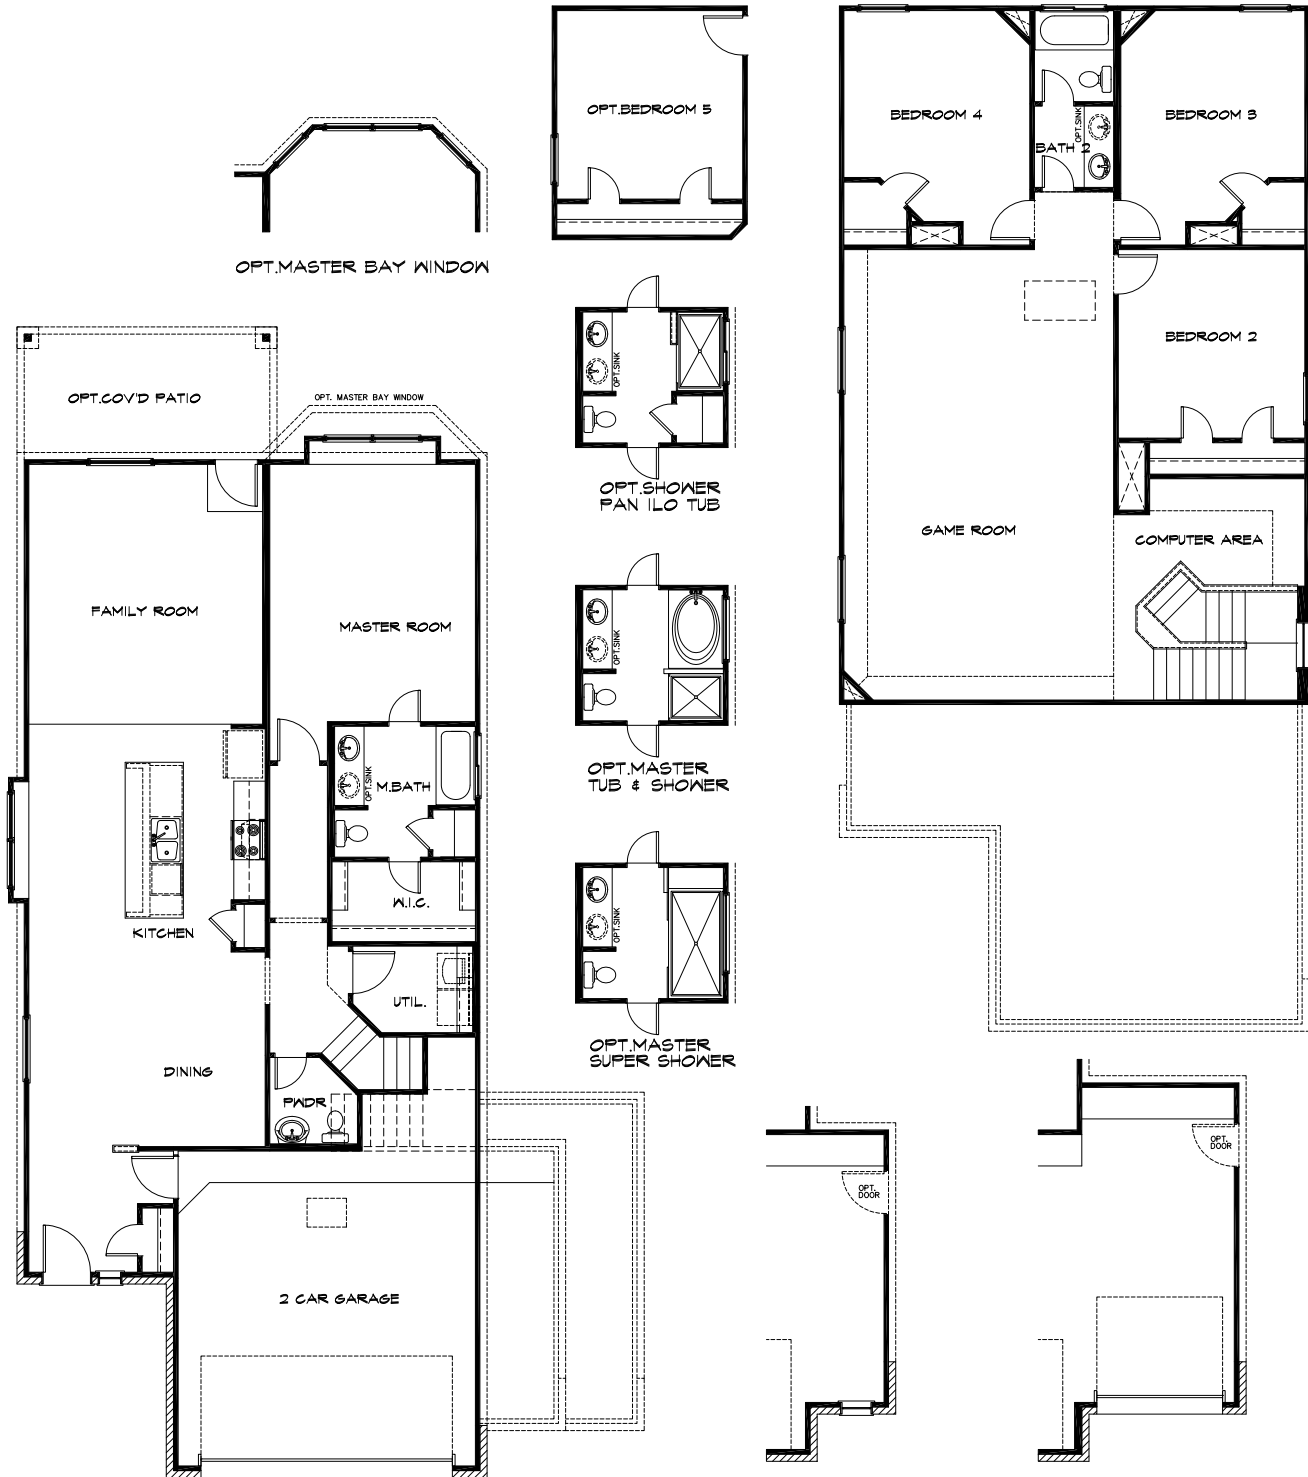

The Poole III Plan 2627

2628 Sq Ft

NOTE: OPT. 5' SIDE GARAGE EXTENSION ONLY AVAILABLE FOR 45' WIDE OR LARGER LOT.
OPT.3RD CAR GARAGE ONLY AVAILABLE FOR 50' WIDE OR LARGER LOT.