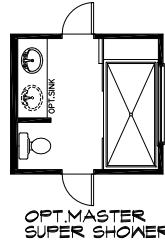

The Poole III Plan 2627

2628 Sq Ft

NOTE: OPT. 5' SIDE GARAGE EXTENSION ONLY AVAILABLE FOR 45' WIDE OR LARGER LOT.
OPT.3RD CAR GARAGE ONLY AVAILABLE FOR 50' WIDE OR LARGER LOT.