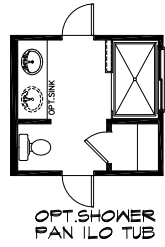

The Poole III Plan 2627

2628 Sq Ft

NOTE: OPT. 5' SIDE GARAGE EXTENSION ONLY AVAILABLE FOR 45' WIDE OR LARGER LOT.
OPT.3RD CAR GARAGE ONLY AVAILABLE FOR 50' WIDE OR LARGER LOT.