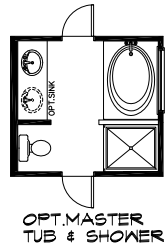

The Poole III Plan 2627

2628 Sq Ft

NOTE: OPT. 5' SIDE GARAGE EXTENSION ONLY AVAILABLE FOR 45' WIDE OR LARGER LOT.
OPT.3RD CAR GARAGE ONLY AVAILABLE FOR 50' WIDE OR LARGER LOT.