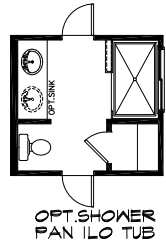

The Poole III Plan 2627

2628 Sq Ft

NOTE: OPT. 5' SIDE GARAGE EXTENSION ONLY AVAILABLE FOR 45' WIDE OR LARGER LOT.
OPT.3RD CAR GARAGE ONLY AVAILABLE FOR 50' WIDE OR LARGER LOT.