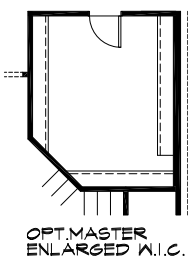

The Poole III Plan 2627

2628 Sq Ft

NOTE: OPT. 5' SIDE GARAGE EXTENSION ONLY AVAILABLE FOR 45' WIDE OR LARGER LOT.
OPT.3RD CAR GARAGE ONLY AVAILABLE FOR 50' WIDE OR LARGER LOT.