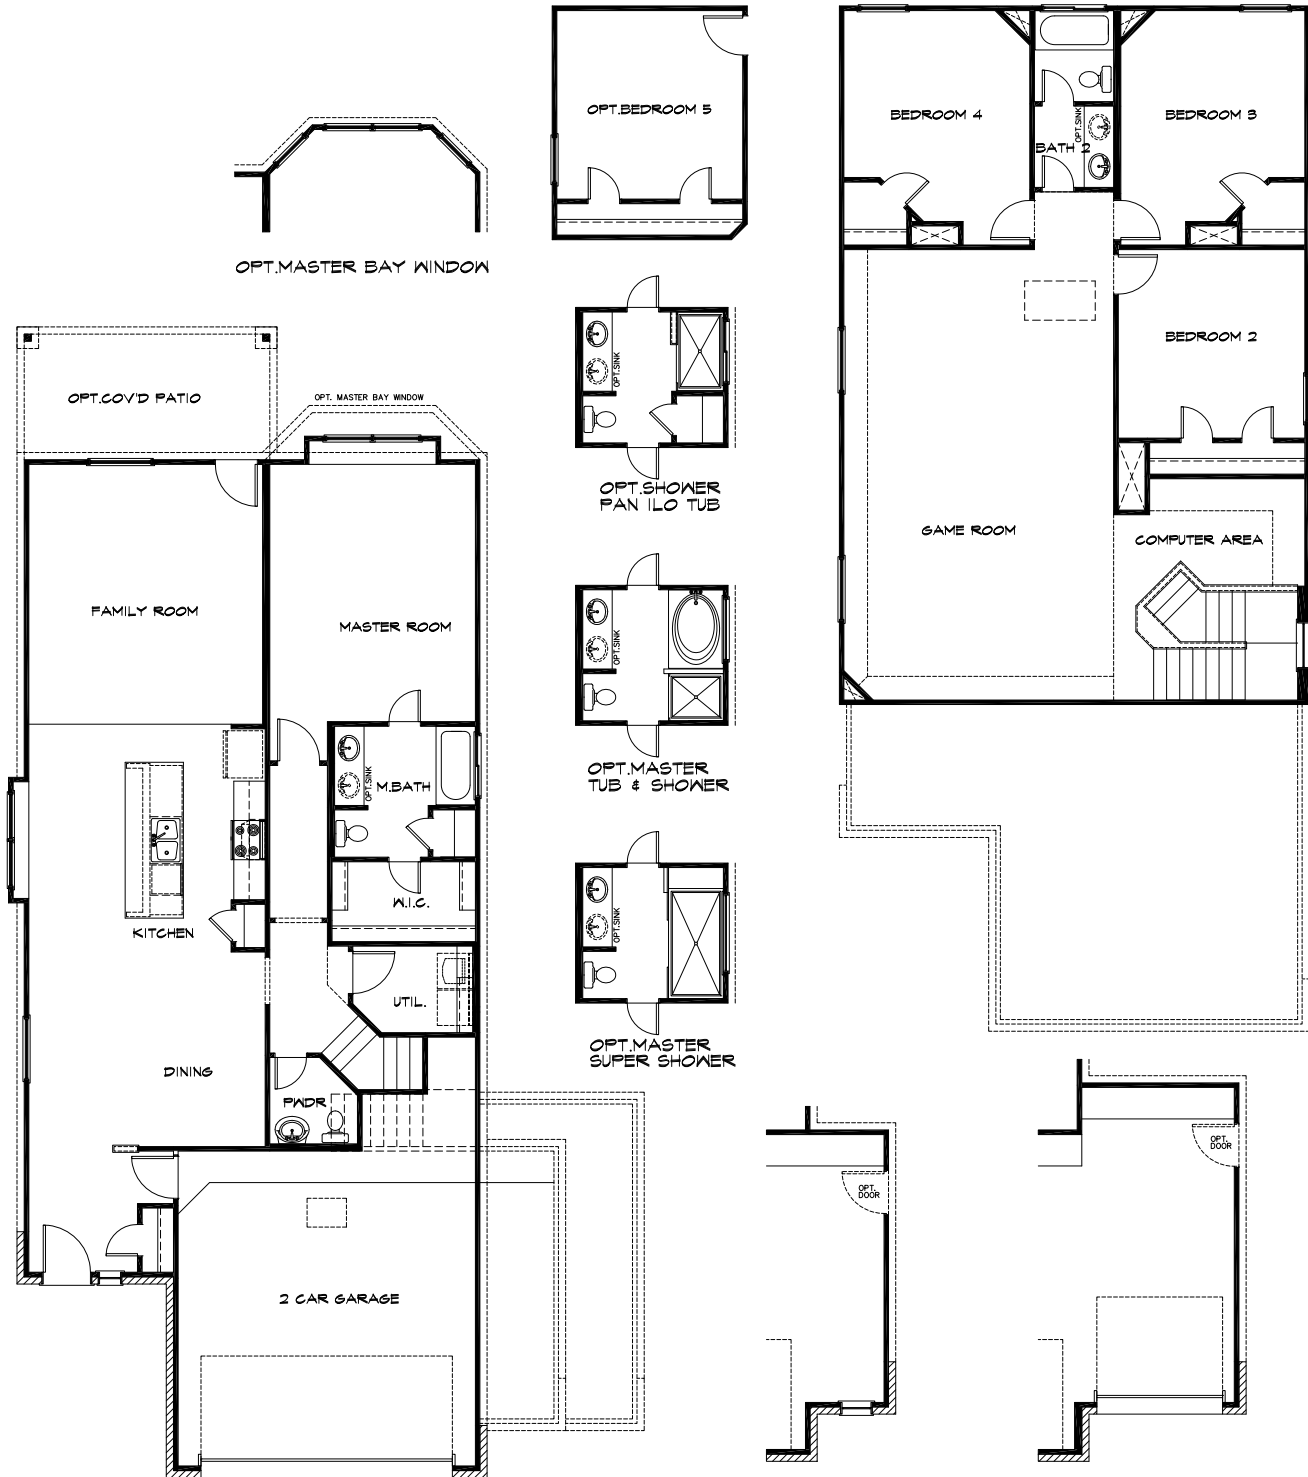

The Poole III Plan 2627

2628 Sq Ft

NOTE: OPT. 5' SIDE GARAGE EXTENSION ONLY AVAILABLE FOR 45' WIDE OR LARGER LOT.
OPT.3RD CAR GARAGE ONLY AVAILABLE FOR 50' WIDE OR LARGER LOT.