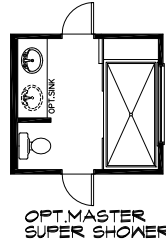

The Poole III Plan 2627

2628 Sq Ft

NOTE: OPT. 5' SIDE GARAGE EXTENSION ONLY AVAILABLE FOR 45' WIDE OR LARGER LOT.
OPT.3RD CAR GARAGE ONLY AVAILABLE FOR 50' WIDE OR LARGER LOT.