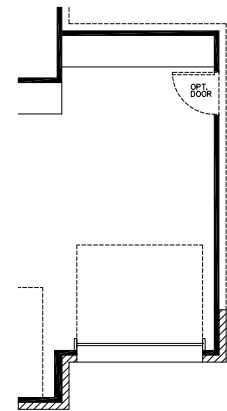

The Poole III Plan 2627

2628 Sq Ft

NOTE: OPT. 5' SIDE GARAGE EXTENSION ONLY AVAILABLE FOR 45' WIDE OR LARGER LOT.
OPT.3RD CAR GARAGE ONLY AVAILABLE FOR 50' WIDE OR LARGER LOT.