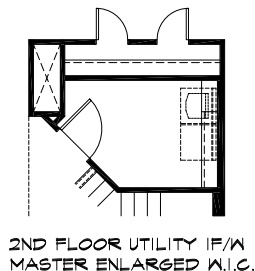

The Poole III Plan 2627

2628 Sq Ft

NOTE: OPT. 5' SIDE GARAGE EXTENSION ONLY AVAILABLE FOR 45' WIDE OR LARGER LOT.
OPT.3RD CAR GARAGE ONLY AVAILABLE FOR 50' WIDE OR LARGER LOT.