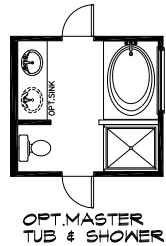

The Poole III Plan 2627

2628 Sq Ft

NOTE: OPT. 5' SIDE GARAGE EXTENSION ONLY AVAILABLE FOR 45' WIDE OR LARGER LOT.
OPT.3RD CAR GARAGE ONLY AVAILABLE FOR 50' WIDE OR LARGER LOT.