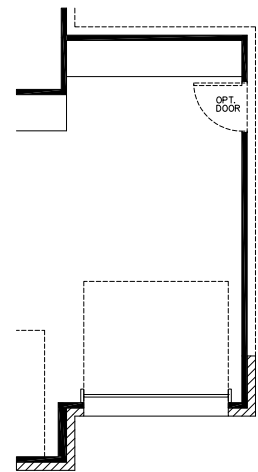

The Shelby - Plan 2331 2345 Sq Ft

5' SIDE GARAGE EXTENSION

OPT. 3RD CAR GARAGE EXTENSION

NOTE: OPT. 5' SIDE GARAGE EXTENSION ONLY AVAILABLE FOR 45' WIDE OR LARGER LOT.
OPT. 3RD CAR GARAGE ONLY AVAILABLE FOR 50' WIDE OR LARGER LOT.