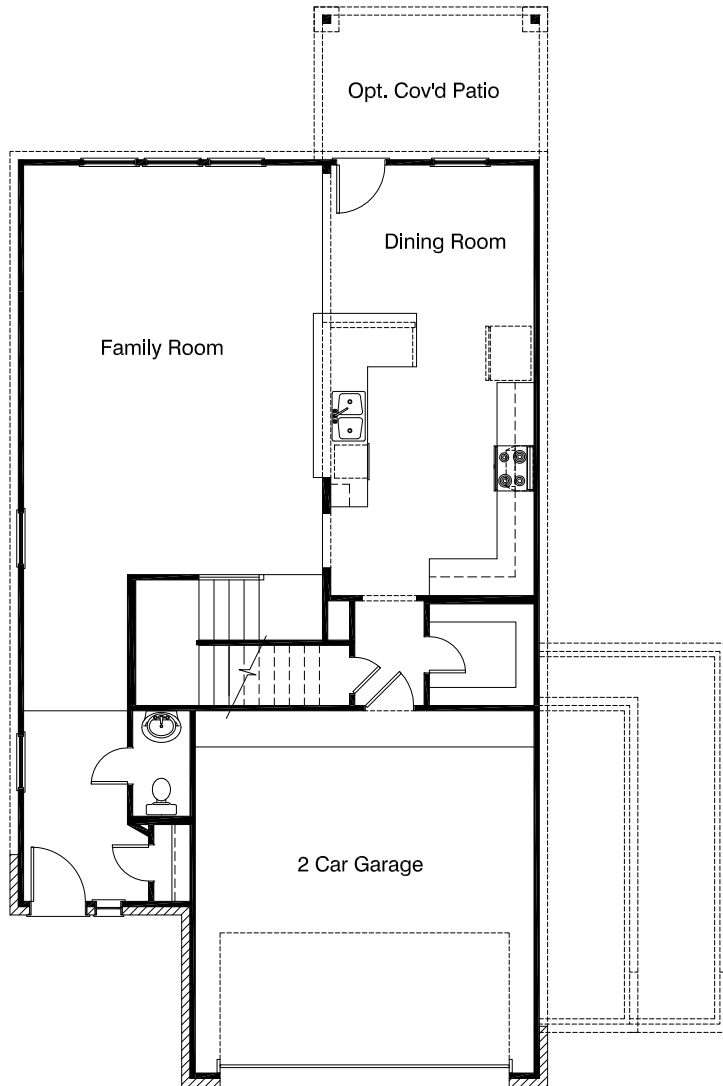

The Shelby - Plan 2331 2345 Sq Ft

5' SIDE GARAGE EXTENSION

OPT. 3RD CAR GARAGE EXTENSION

NOTE: OPT. 5' SIDE GARAGE EXTENSION ONLY AVAILABLE FOR 45' WIDE OR LARGER LOT.
OPT. 3RD CAR GARAGE ONLY AVAILABLE FOR 50' WIDE OR LARGER LOT.