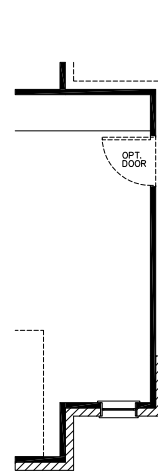

The Shelby - Plan 2331 2345 Sq Ft

5' SIDE GARAGE EXTENSION

OPT. 3RD CAR GARAGE EXTENSION

NOTE: OPT. 5' SIDE GARAGE EXTENSION ONLY AVAILABLE FOR 45' WIDE OR LARGER LOT.
OPT. 3RD CAR GARAGE ONLY AVAILABLE FOR 50' WIDE OR LARGER LOT.