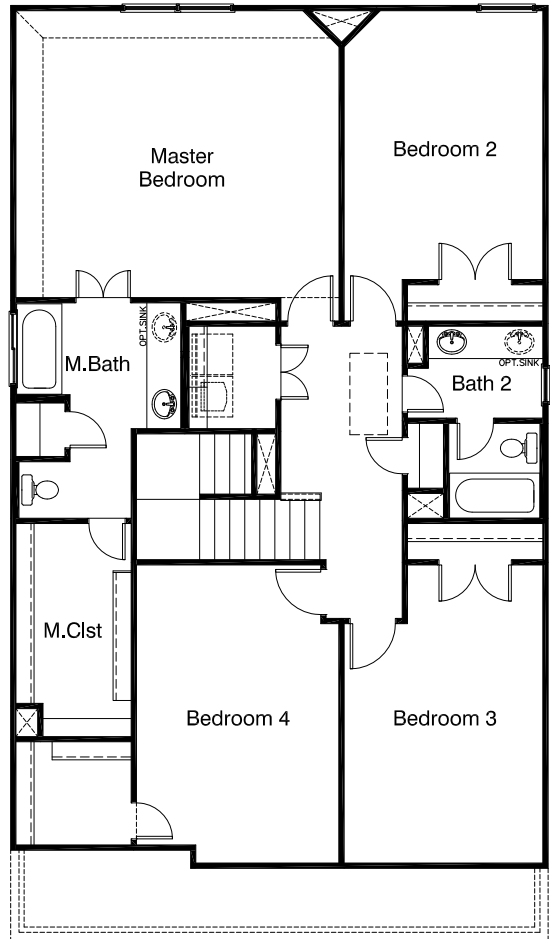

The Shelby - Plan 2331 2345 Sq Ft

5' SIDE GARAGE EXTENSION

OPT. 3RD CAR GARAGE EXTENSION

NOTE: OPT. 5' SIDE GARAGE EXTENSION ONLY AVAILABLE FOR 45' WIDE OR LARGER LOT.
OPT. 3RD CAR GARAGE ONLY AVAILABLE FOR 50' WIDE OR LARGER LOT.