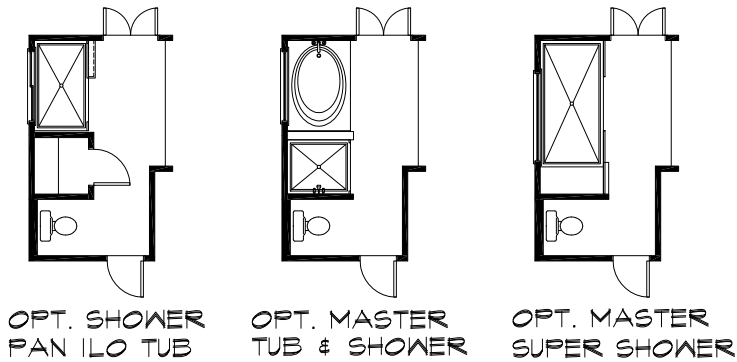

The Shelby - Plan 2331 2345 Sq Ft

5' SIDE GARAGE EXTENSION

OPT. 3RD CAR GARAGE EXTENSION

NOTE: OPT. 5' SIDE GARAGE EXTENSION ONLY AVAILABLE FOR 45' WIDE OR LARGER LOT.
OPT. 3RD CAR GARAGE ONLY AVAILABLE FOR 50' WIDE OR LARGER LOT.