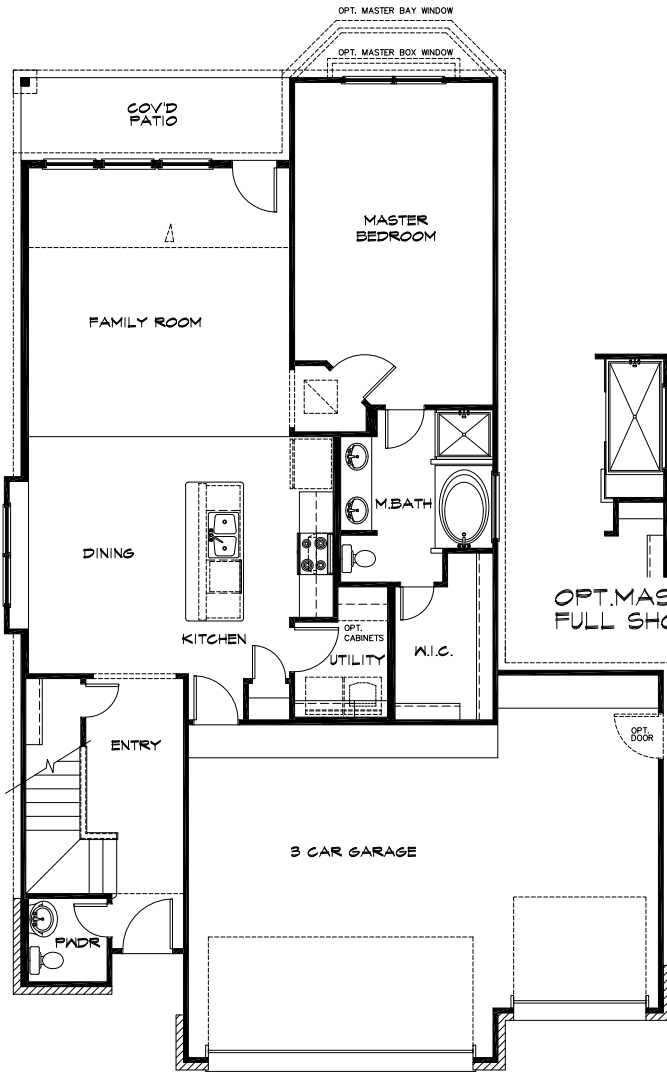

PLAN 2125

2125 Sq Ft

OPT. MASTER BAY WINDOW

OPT. MASTER BOX WINDOW

OPT.CLOSET

OPT.DESK

OPT.MASTER FULL SHOWER

OPT. DOOR