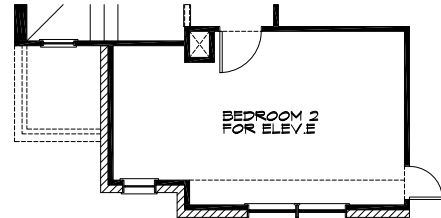

PLAN 2125

2125 Sq Ft

OPT. MASTER BAY WINDOW

OPT. MASTER BOX WINDOW

OPT.CLOSET

OPT.DESK

OPT.MASTER FULL SHOWER

OPT. DOOR