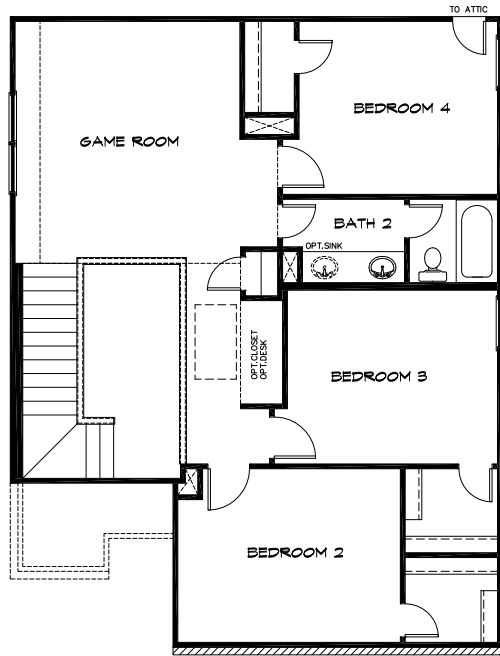

PLAN 2125

2125 Sq Ft

OPT. MASTER BAY WINDOW

OPT. MASTER BOX WINDOW

OPT.CLOSET

OPT.DESK

OPT.MASTER FULL SHOWER

OPT. DOOR