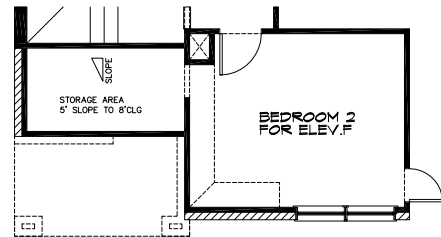

PLAN 2125

2125 Sq Ft

OPT. MASTER BAY WINDOW

OPT. MASTER BOX WINDOW

OPT.CLOSET

OPT.DESK

OPT.MASTER FULL SHOWER

OPT. DOOR