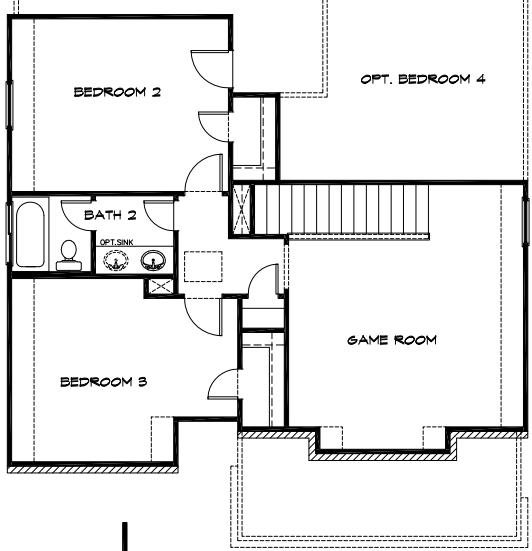

The Ellington - Plan 2052

2052 Sq Ft

NOTE: OPT. 5' SIDE GARAGE EXTENSION ONLY AVAILABLE FOR 50' WIDE OR LARGER LOT.
OPT. 3RD CAR GARAGE ONLY AVAILABLE FOR 55' WIDE OR LARGER LOT.