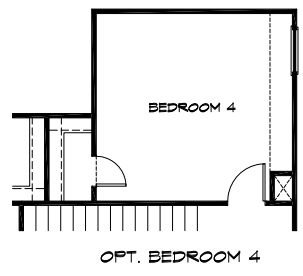

The Ellington - Plan 2052

2052 Sq Ft

NOTE: OPT. 5' SIDE GARAGE EXTENSION ONLY AVAILABLE FOR 50' WIDE OR LARGER LOT.
OPT. 3RD CAR GARAGE ONLY AVAILABLE FOR 55' WIDE OR LARGER LOT.