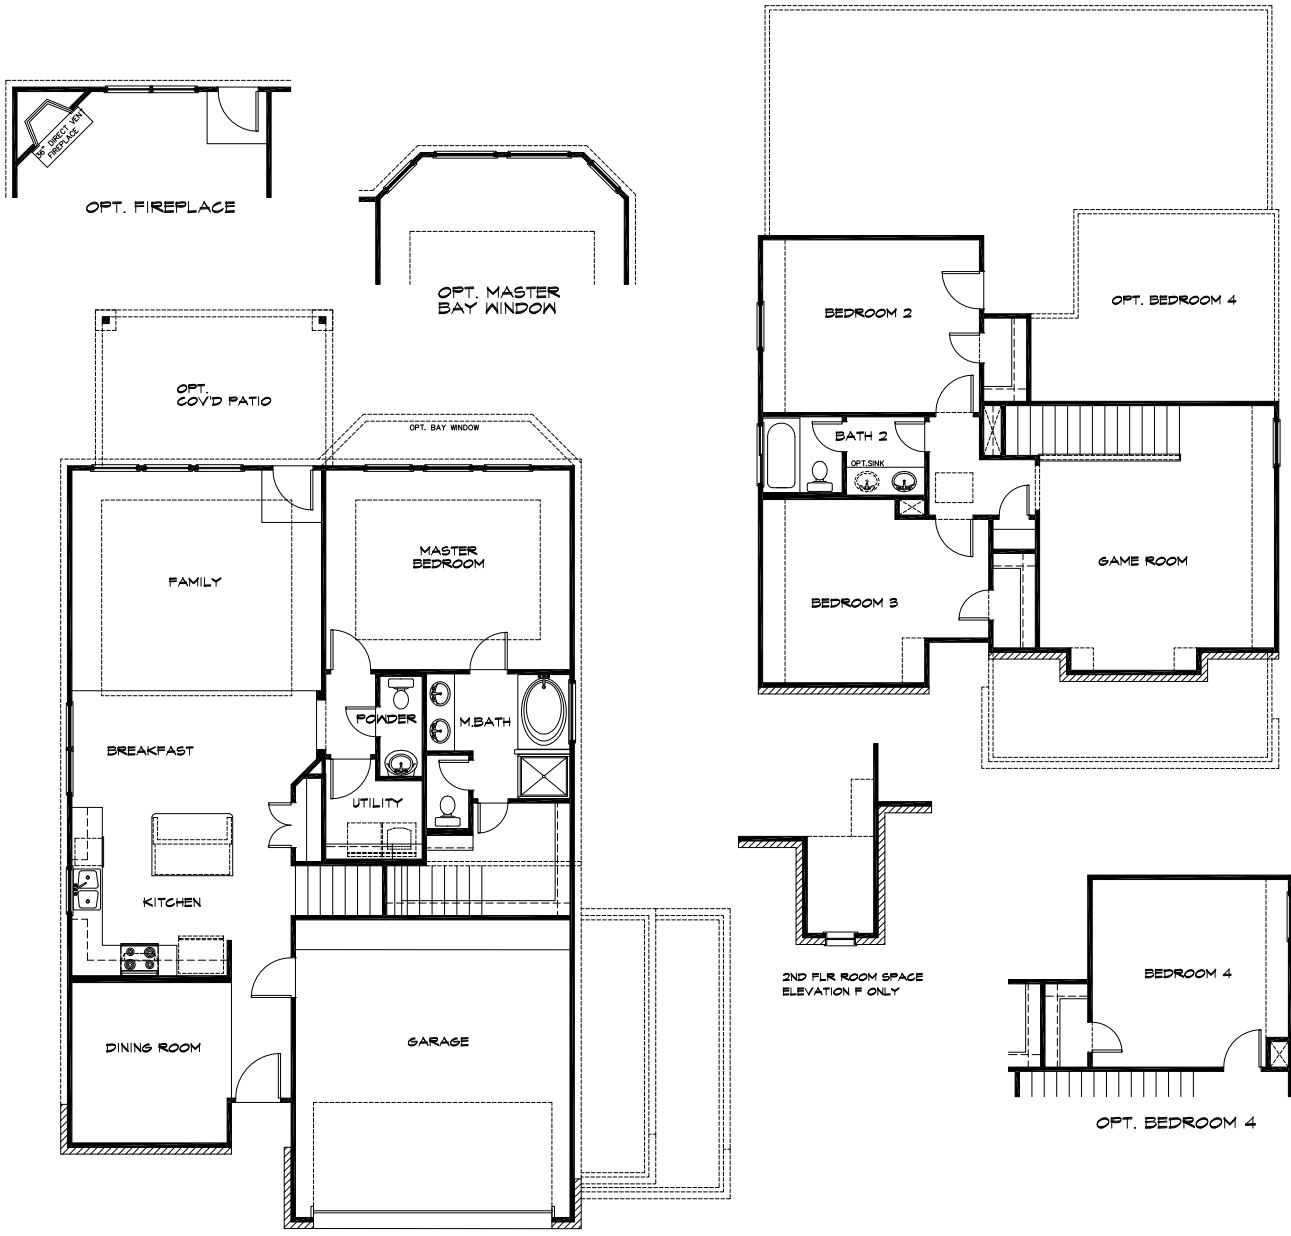

The Ellington - Plan 2052

2052 Sq Ft

NOTE: OPT. 5' SIDE GARAGE EXTENSION ONLY AVAILABLE FOR 50' WIDE OR LARGER LOT.
OPT. 3RD CAR GARAGE ONLY AVAILABLE FOR 55' WIDE OR LARGER LOT.