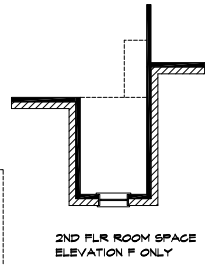

The Ellington - Plan 2052

2052 Sq Ft

NOTE: OPT. 5' SIDE GARAGE EXTENSION ONLY AVAILABLE FOR 50' WIDE OR LARGER LOT.
OPT. 3RD CAR GARAGE ONLY AVAILABLE FOR 55' WIDE OR LARGER LOT.