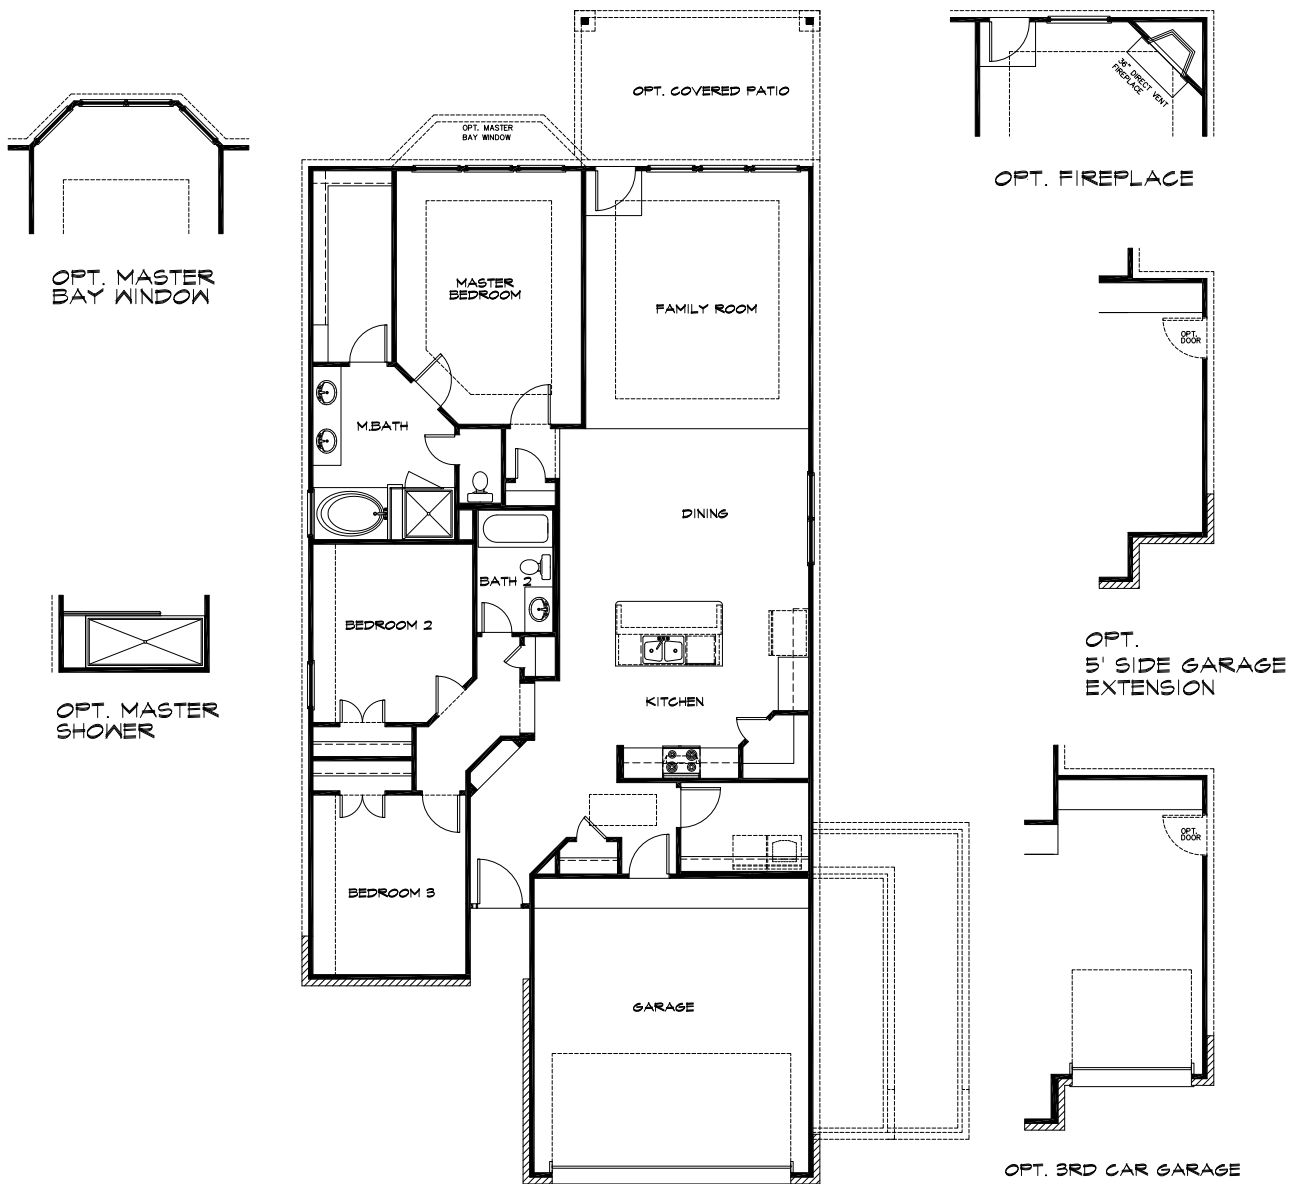

# The Asbury - Plan 1704

1704 Sq Ft

NOTE: OPT. 5' SIDE GARAGE EXTENSION ONLY  
 AVAILABLE FOR 50' WIDE OR LARGER LOT.  
 OPT. 3RD CAR GARAGE ONLY  
 AVAILABLE FOR 55' WIDE OR LARGER LOT.