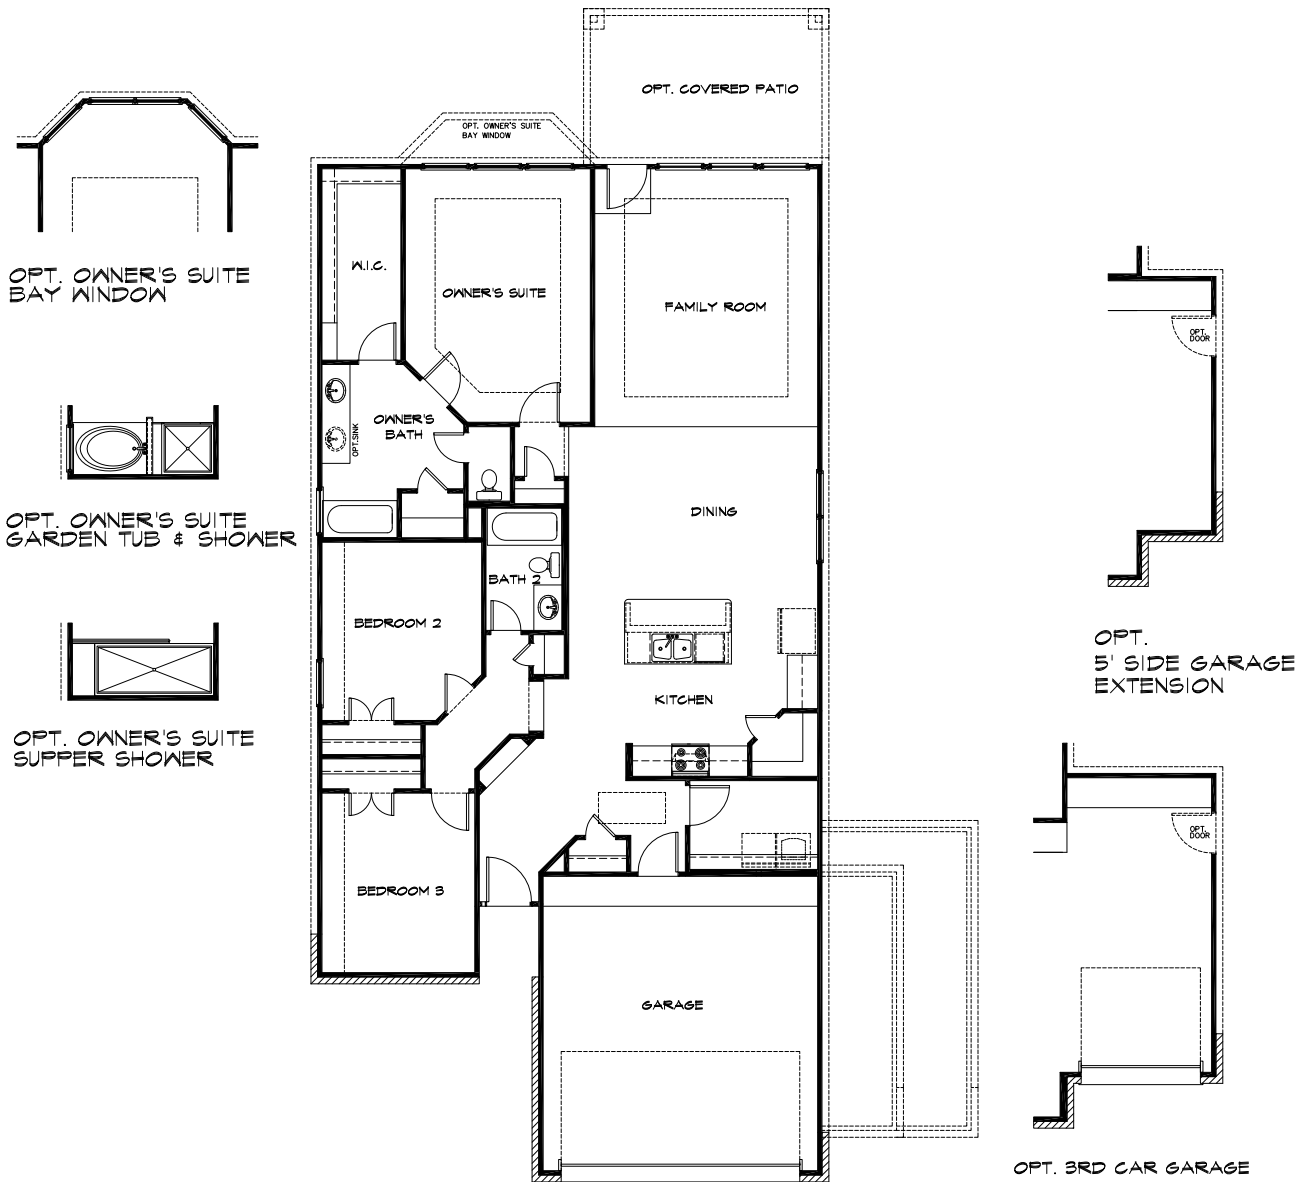

The Asbury - Plan 1704

1704 Sq Ft

NOTE: OPT. 5' SIDE GARAGE EXTENSION ONLY
 AVAILABLE FOR 50' WIDE OR LARGER LOT.
 OPT. 3RD CAR GARAGE ONLY
 AVAILABLE FOR 55' WIDE OR LARGER LOT.