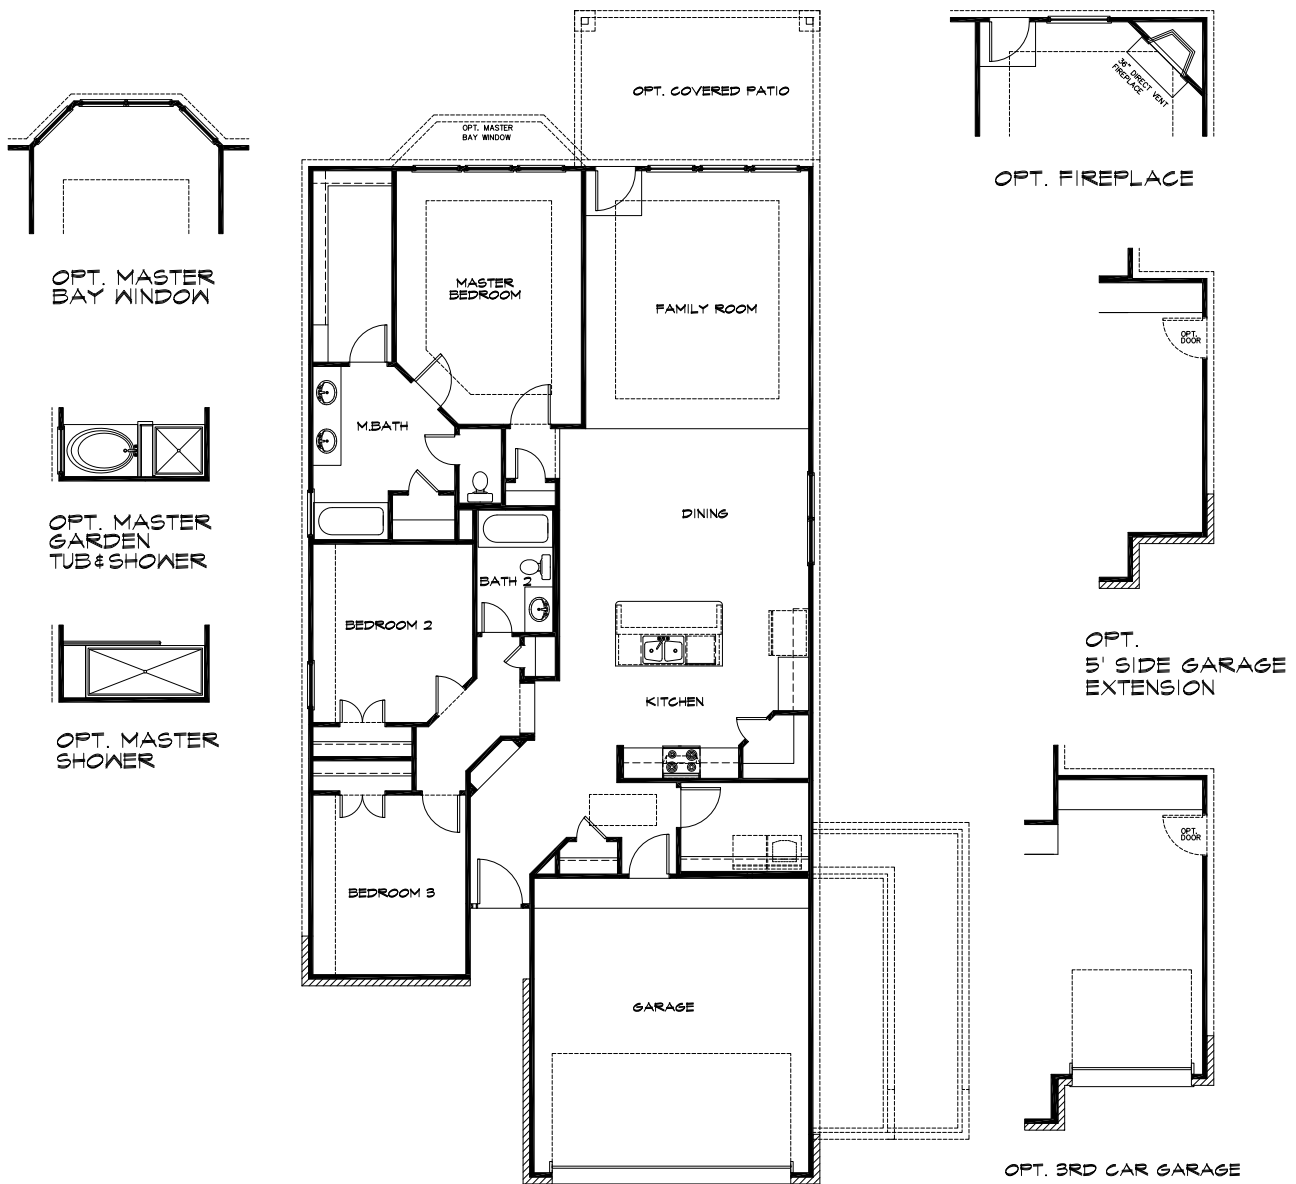

The Asbury - Plan 1704

1704 Sq Ft

NOTE: OPT. 5' SIDE GARAGE EXTENSION ONLY
AVAILABLE FOR 50' WIDE OR LARGER LOT.
OPT. 3RD CAR GARAGE ONLY
AVAILABLE FOR 55' WIDE OR LARGER LOT.