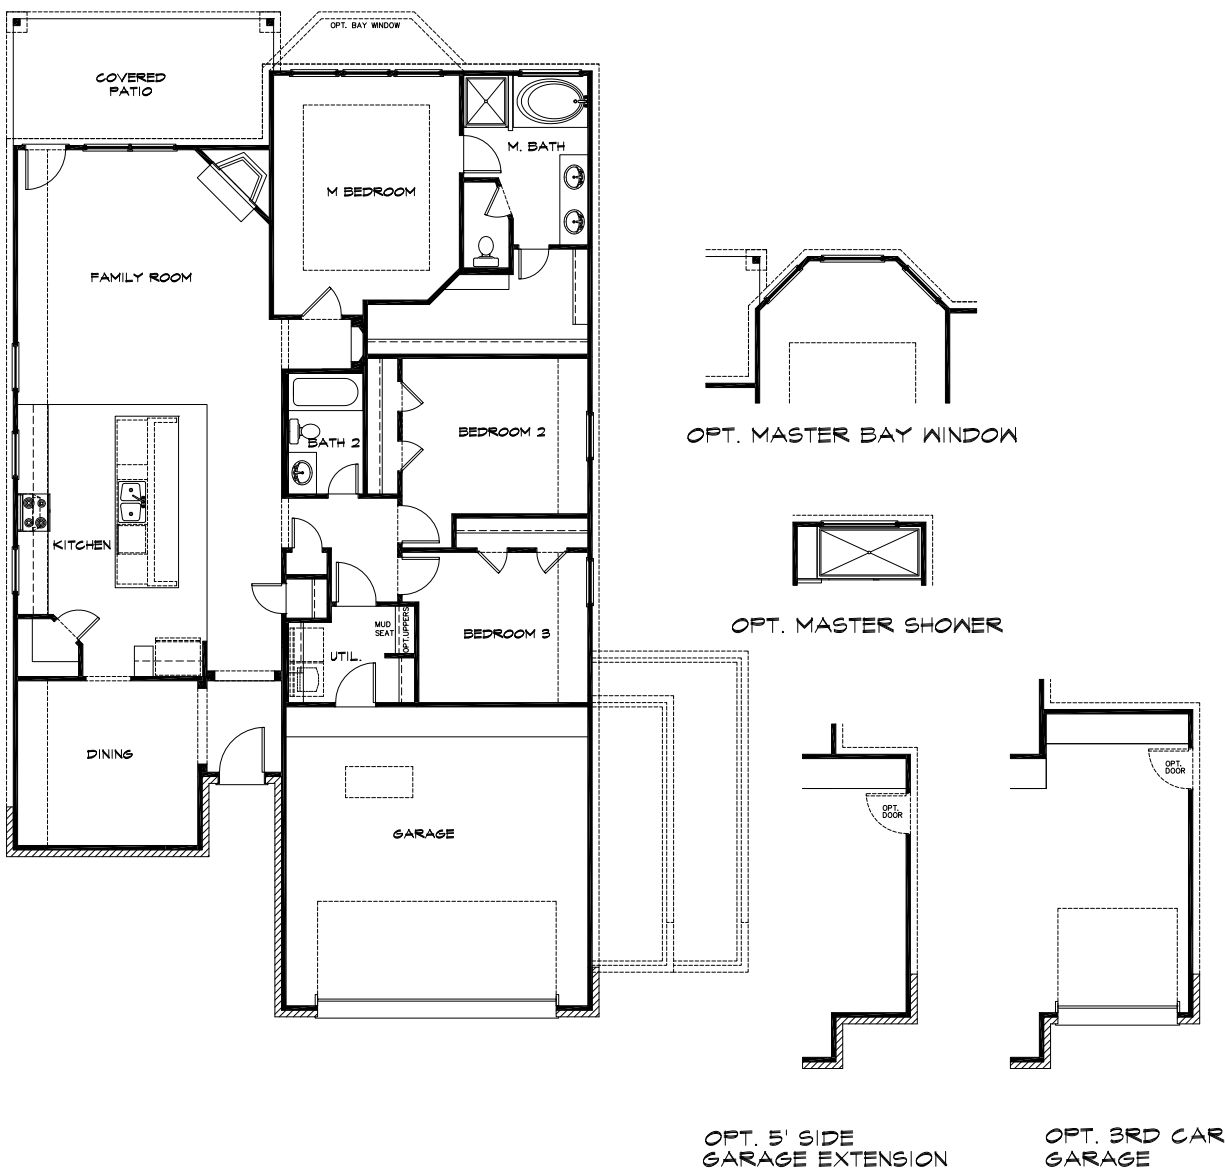

The Sullivan - Plan 538 *1730 Sq Ft*

NOTE: OPT. 5' SIDE GARAGE EXTENSION ONLY
 AVAILABLE FOR 55' WIDE OR LARGER LOT.
 OPT. 3RD CAR GARAGE ONLY
 AVAILABLE FOR 60' WIDE OR LARGER LOT.