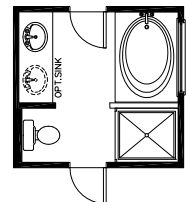

The Cole - Plan 1365 1365 Sq Ft

OPT. MASTER BAY WINDOW

OPT. SHOWER PAN ILO TUB

OPT. MASTER TUB & SHOWER

OPT. MASTER SUPER SHOWER

5' SIDE GARAGE EXTENSION OPT. 3RD CAR GARAGE EXTENSION

NOTE: OPT. 5' SIDE GARAGE EXTENSION ONLY AVAILABLE FOR 45' WIDE OR LARGER LOT.
OPT. 3RD CAR GARAGE ONLY AVAILABLE FOR 50' WIDE OR LARGER LOT.