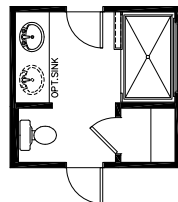

The Cole - Plan 1365 1365 Sq Ft

OPT. MASTER BAY WINDOW

OPT. SHOWER PAN ILO TUB

OPT. MASTER TUB & SHOWER

OPT. MASTER SUPER SHOWER

5' SIDE GARAGE EXTENSION OPT. 3RD CAR GARAGE EXTENSION

NOTE: OPT. 5' SIDE GARAGE EXTENSION ONLY AVAILABLE FOR 45' WIDE OR LARGER LOT.
OPT. 3RD CAR GARAGE ONLY AVAILABLE FOR 50' WIDE OR LARGER LOT.