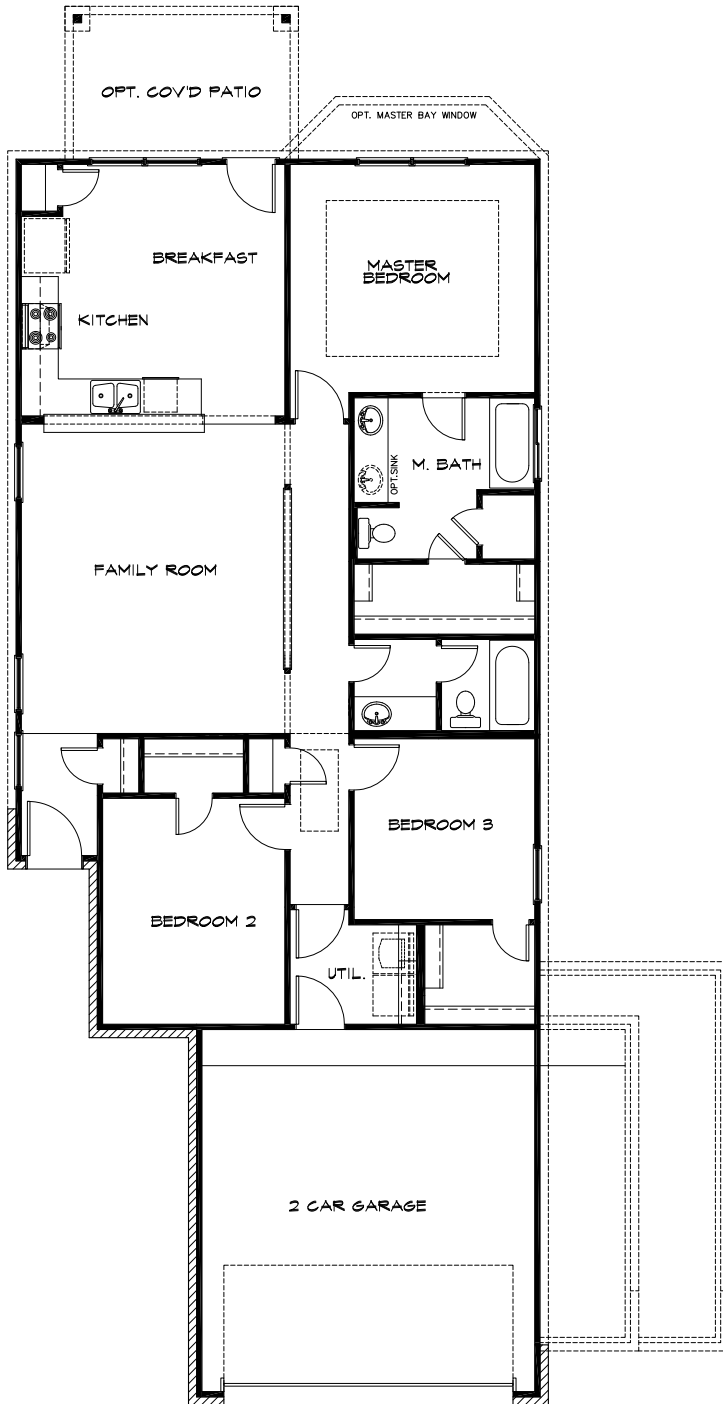

The Cole - Plan 1365 1365 Sq Ft

OPT. MASTER BAY WINDOW

OPT. SHOWER PAN ILO TUB

OPT. MASTER TUB & SHOWER

OPT. MASTER SUPER SHOWER

5' SIDE GARAGE EXTENSION OPT. 3RD CAR GARAGE EXTENSION

NOTE: OPT. 5' SIDE GARAGE EXTENSION ONLY AVAILABLE FOR 45' WIDE OR LARGER LOT.
OPT. 3RD CAR GARAGE ONLY AVAILABLE FOR 50' WIDE OR LARGER LOT.