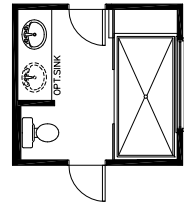

The Cole - Plan 1365 1365 Sq Ft

OPT. MASTER BAY WINDOW

OPT. SHOWER PAN ILO TUB

OPT. MASTER TUB & SHOWER

OPT. MASTER SUPER SHOWER

5' SIDE GARAGE EXTENSION OPT. 3RD CAR GARAGE EXTENSION

NOTE: OPT. 5' SIDE GARAGE EXTENSION ONLY AVAILABLE FOR 45' WIDE OR LARGER LOT.
OPT. 3RD CAR GARAGE ONLY AVAILABLE FOR 50' WIDE OR LARGER LOT.