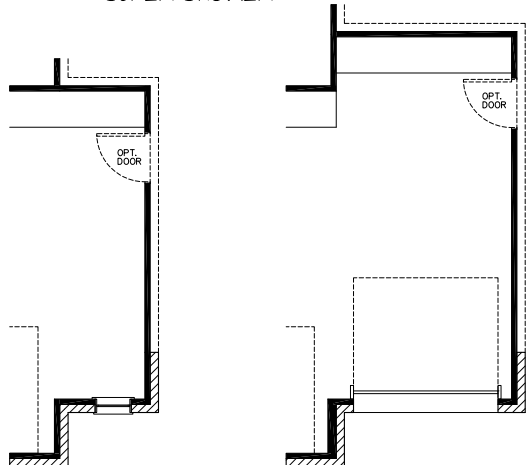

The Cole - Plan 1365 1365 Sq Ft

OPT. MASTER BAY WINDOW

OPT. SHOWER PAN ILO TUB

OPT. MASTER TUB & SHOWER

OPT. MASTER SUPER SHOWER

5' SIDE GARAGE EXTENSION OPT. 3RD CAR GARAGE EXTENSION

NOTE: OPT. 5' SIDE GARAGE EXTENSION ONLY AVAILABLE FOR 45' WIDE OR LARGER LOT.
OPT. 3RD CAR GARAGE ONLY AVAILABLE FOR 50' WIDE OR LARGER LOT.